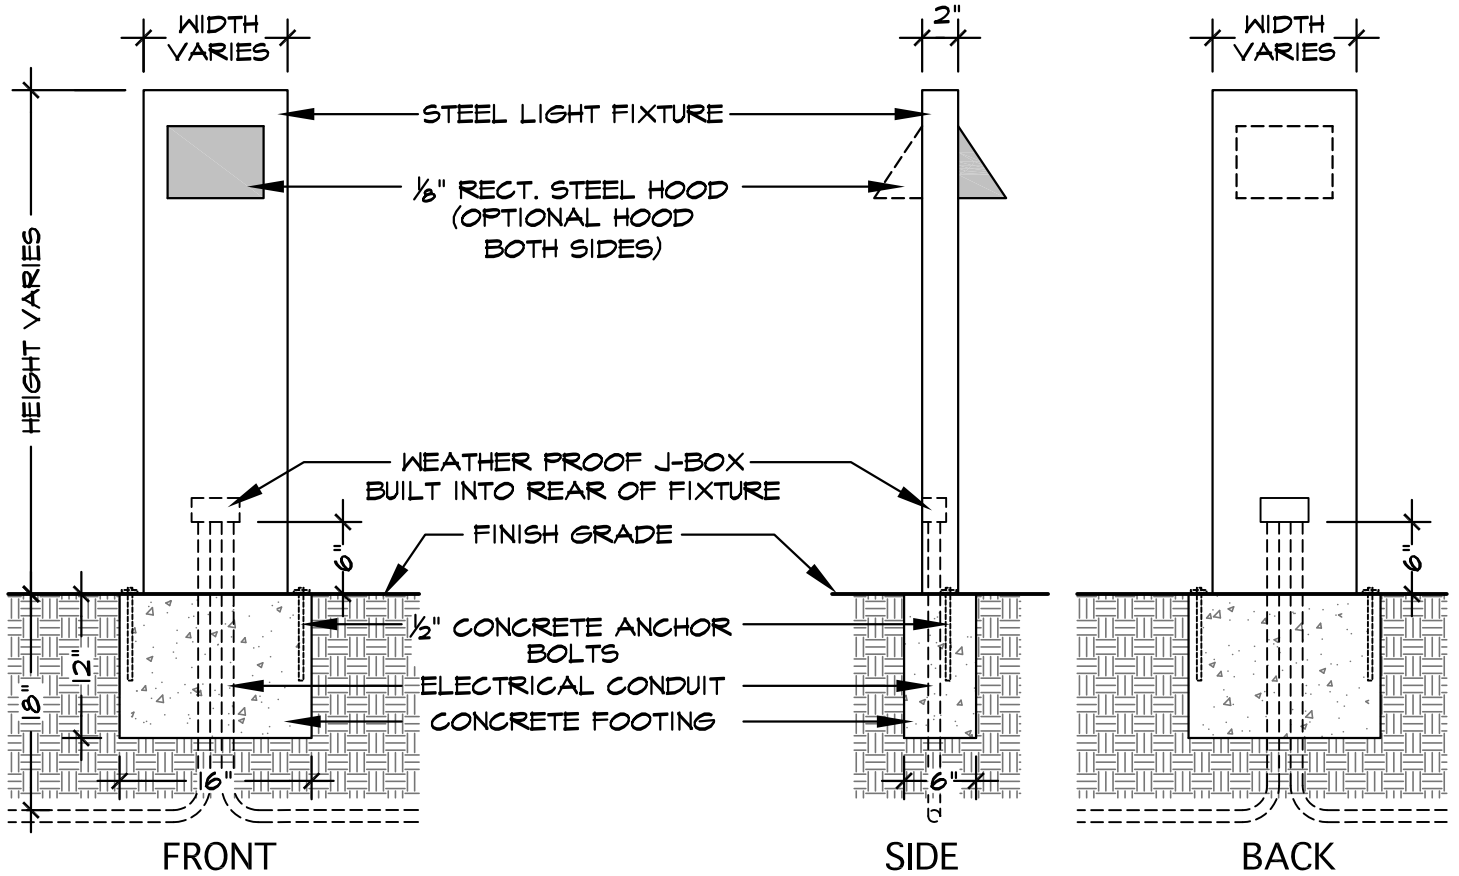

VENEZIA SERIES

LIGHT FIXTURE

NOTE: ENTIRE ASSEMBLED FIXTURE DISTRIBUTED BY:
 JACK CHANDLER, DESIGNS IN STEEL (707)486-5300

JACK CHANDLER
 DESIGNS IN STEEL

P.O. BOX 2654
 YOUNTVILLE, CA 94599
 PHONE: 707.486.5300