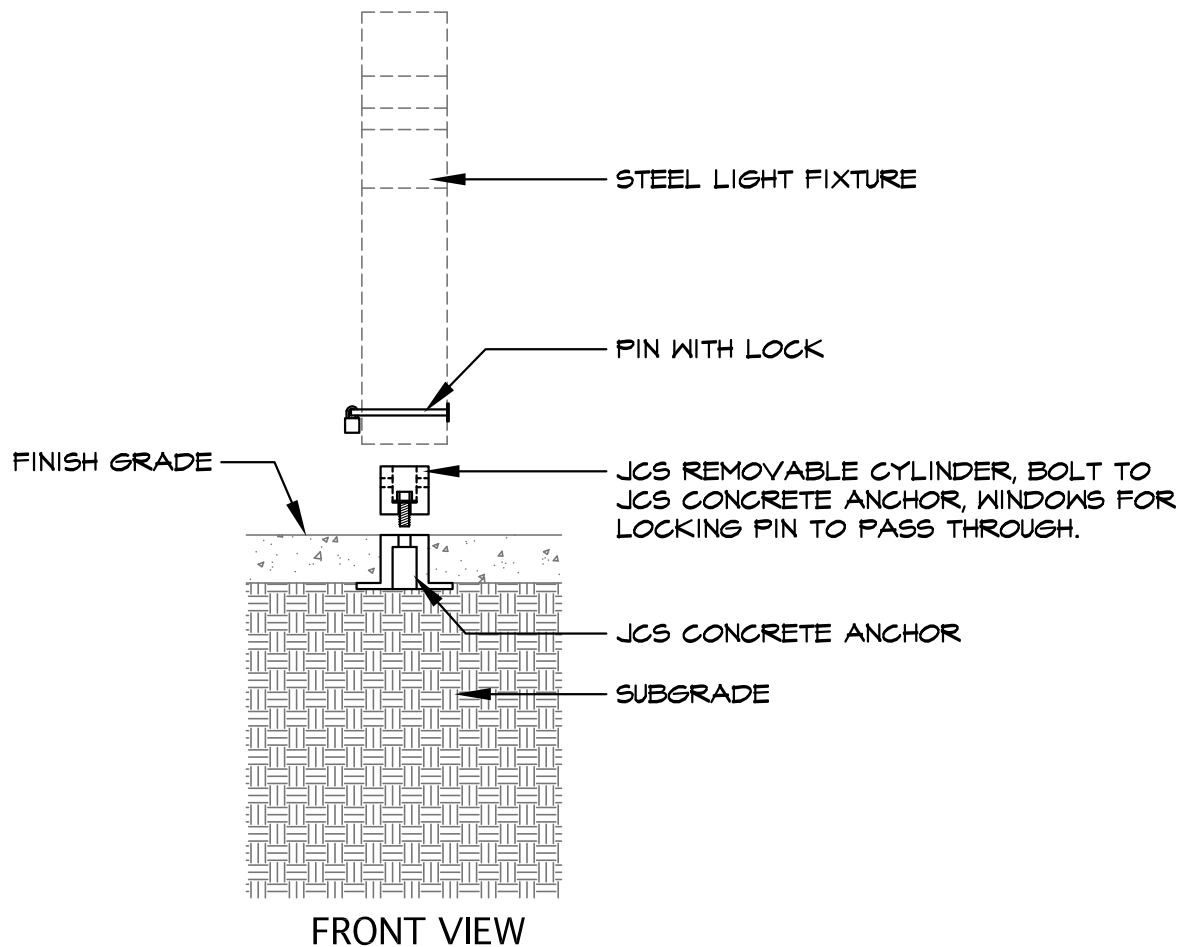

MOUNTING OPTION # 2

REMOVEABLE INSTALLATION

NOTE: ENTIRE ASSEMBLED FIXTURE DISTRIBUTED BY:
JACK CHANDLER, DESIGNS IN STEEL (707)486-5300

JACK CHANDLER
DESIGNS IN STEEL

P.O. BOX 2654
YOUNTVILLE, CA 94599
PHONE: 707.486.5300