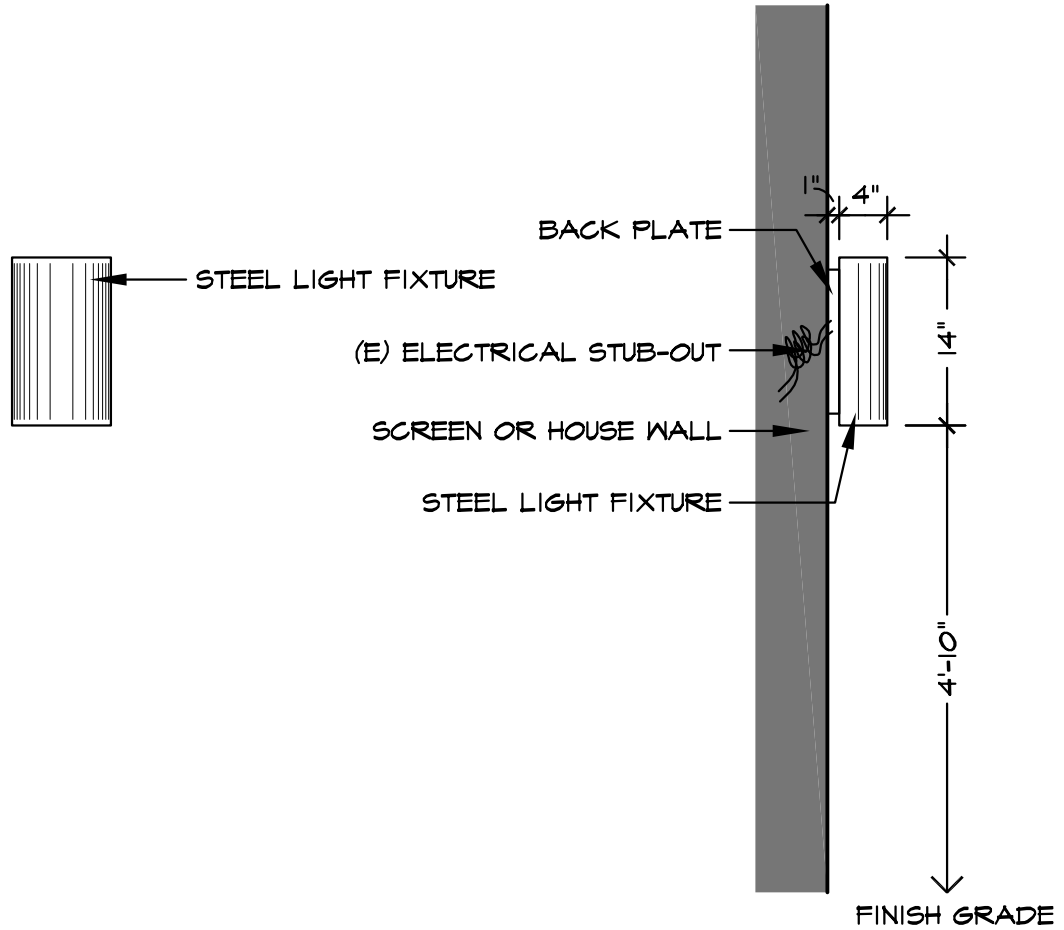

WALL SCONCE SERIES

MODEL: PISSA LIGHT FIXTURE

FRONT VIEW

SIDE VIEW

NOTE: ENTIRE ASSEMBLED FIXTURE DISTRIBUTED BY:
JACK CHANDLER, DESIGNS IN STEEL (707)944-8352

JACK CHANDLER
DESIGNS IN STEEL

P.O. BOX 2654
YOUNTVILLE, CA 94599
PHONE: 707.944.8352
FAX: 707.944.0651
www.JackChandlerDesign.com