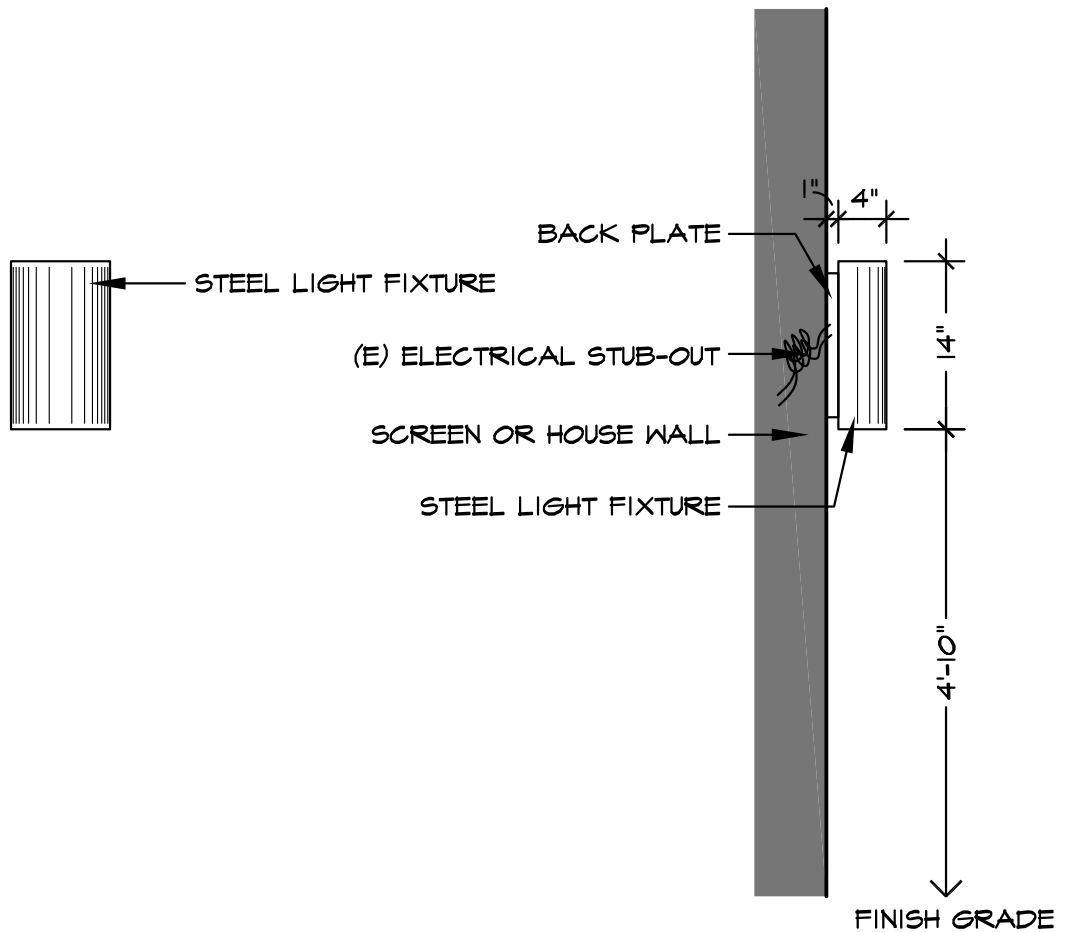

WALL SCONCE SERIES

MODEL: PISSA LIGHT FIXTURE

FRONT VIEW

SIDE VIEW

NOTE: ENTIRE ASSEMBLED FIXTURE DISTRIBUTED BY:
JACK CHANDLER, DESIGNS IN STEEL (707)486-5300

JACK CHANDLER
DESIGNS IN STEEL

P.O. BOX 2654
YOUNTVILLE, CA 94599
PHONE: 707.486.5300