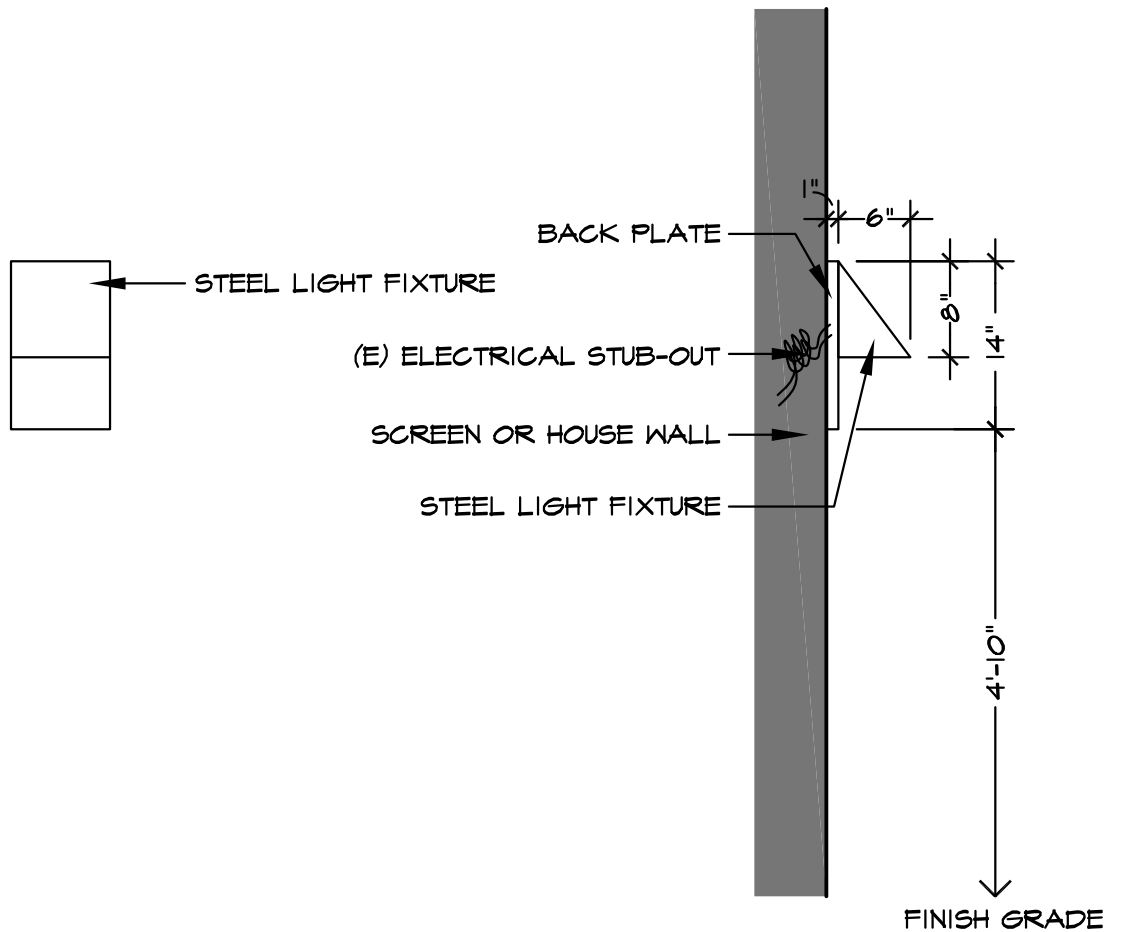

WALL SCONCE SERIES

MODEL: LUCCA LIGHT FIXTURE

FRONT VIEW

SIDE VIEW

NOTE: ENTIRE ASSEMBLED FIXTURE DISTRIBUTED BY:
JACK CHANDLER, DESIGNS IN STEEL (707)486-5300

JACK CHANDLER
DESIGNS IN STEEL

P.O. BOX 2654
YOUNTVILLE, CA 94599
PHONE: 707.486.5300