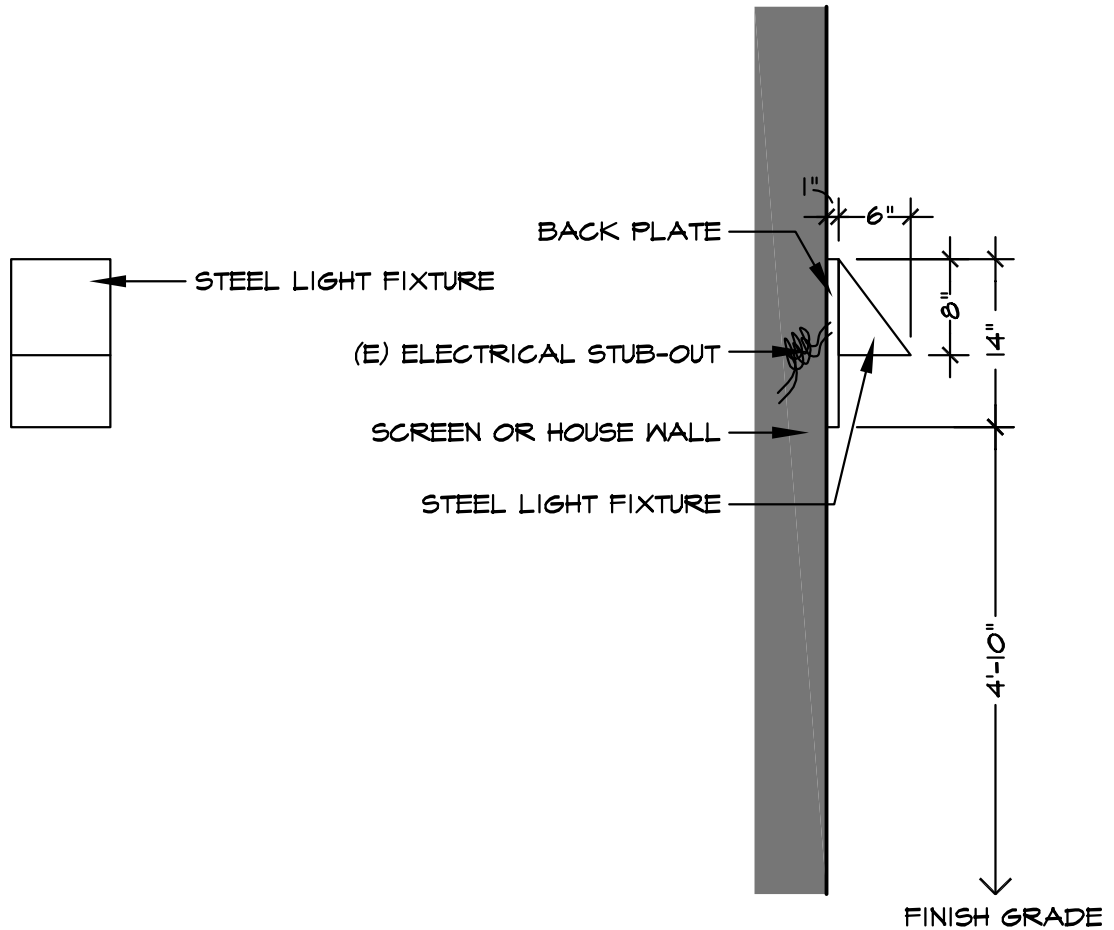

WALL SCONCE SERIES

MODEL: LUCCA LIGHT FIXTURE

FRONT VIEW

SIDE VIEW

NOTE: ENTIRE ASSEMBLED FIXTURE DISTRIBUTED BY:
JACK CHANDLER, DESIGNS IN STEEL (707)944-8352

JACK CHANDLER
DESIGNS IN STEEL

P.O. BOX 2654
YOUNTVILLE, CA 94599
PHONE: 707.944.8352
FAX: 707.944.0651
www.JackChandlerDesign.com